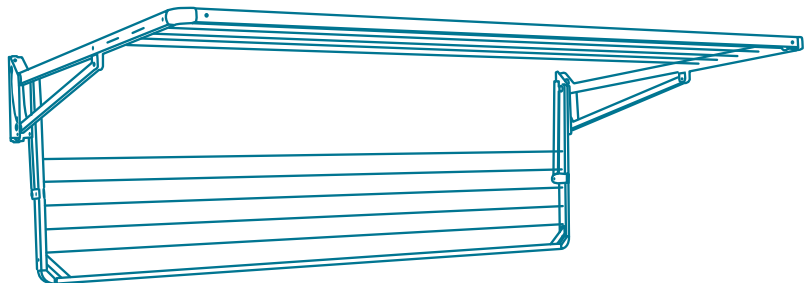

## Twin Fold Down Clothesline

BOTH FRAMES ERECTED 10 lines = 21.5m line space

OUTER FRAME ERECTED, INNER FRAME DOWN  
5 lines = 11m line space

INNER FRAME ERECTED, OUTER FRAME DOWN  
5 lines = 10.5m line space

The Twin Fold Down has all of the features of the Single Fold Down and, in addition, offers the versatility of two frames.

This enables the user to vary the amount of line space to match the amount of washing to be hung. When both frames are folded, the clothesline projects only 83mm from the wall or post.

The Twin Fold Down is available in a range of colours designed to coordinate with popular roofing and exterior colours.

Wall fixings are not supplied. Suitable for use with Daytek Ground Mount Kit.

Iron Grey	Model No. 9312554405653
Primrose	Model No. 9312554405745
Grass Green	Model No. 9312554405783
Hawthorn Green*	Model No. 9312554401570
Sand*	Model No. 9312554401013
Timber Grey*	Model No. 9312554401075
Mercury Silver*	Model No. 9312554401549
Coastal Blue*	Model No. 9312554401518

\*New colour now available

<h1>10</h1> <p><b>YEAR STRUCTURAL WARRANTY ON FRAME</b> (EXCLUDES LINE WHICH HAS 2 YEAR REPLACEMENT WARRANTY)</p>	<h1>Weight 10kg</h1>

21.5m of hanging space
Optimal line spacing for ease of clothes hanging
<ul style="list-style-type: none"> <li>• inner 5 lines 72mm</li> <li>• outer 5 lines 90mm</li> </ul>
One-hand operation for folding up or down
Galvanised tube for corrosion resistance
Ground Mount Kit available for post mounting
Eight powder coated colours available