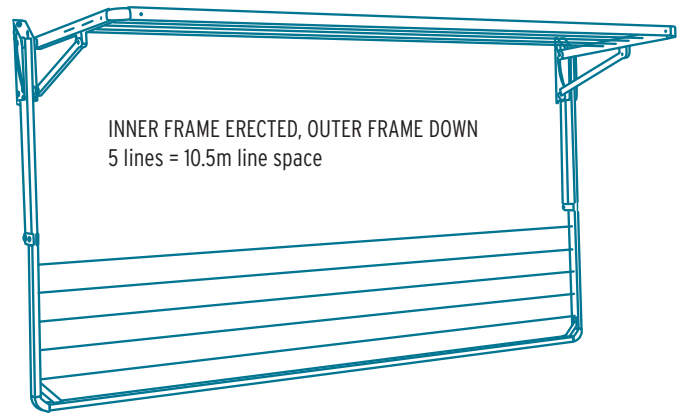

## Twin Fold Down Clothesline

BOTH FRAMES ERECTED 10 lines = 21.5m line space

OUTER FRAME ERECTED, INNER FRAME DOWN  
5 lines = 11m line space

INNER FRAME ERECTED, OUTER FRAME DOWN  
5 lines = 10.5m line space

The Twin Fold Down has all of the features of the Single Fold Down and, in addition, offers the versatility of two frames.

This enables the user to vary the amount of line space to match the amount of washing to be hung. When both frames are folded, the clothesline projects only 83mm from the wall or post.

\*New colour now available

<h1>10</h1> <p><b>YEAR STRUCTURAL WARRANTY ON FRAME</b> (EXCLUDES LINE WHICH HAS 2 YEAR REPLACEMENT WARRANTY)</p>	<h1>Weight 10kg</h1>

21.5m of hanging space
Optimal line spacing for ease of clothes hanging
<ul style="list-style-type: none"> <li>• inner 5 lines 72mm</li> <li>• outer 5 lines 90mm</li> </ul>
One-hand operation for folding up or down
Galvanised tube for corrosion resistance
Ground Mount Kit available for post mounting
Eight powder coated colours available