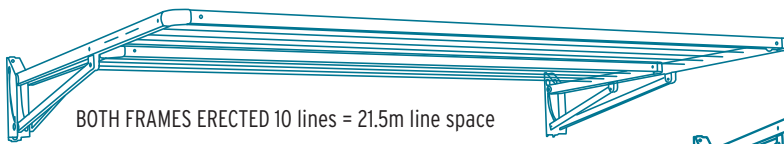

## Twin Fold Down Clothesline

BOTH FRAMES ERECTED 10 lines = 21.5m line space

OUTER FRAME ERECTED, INNER FRAME DOWN  
5 lines = 11m line space

INNER FRAME ERECTED, OUTER FRAME DOWN  
5 lines = 10.5m line space

The Twin Fold Down has all of the features of the Single Fold Down and, in addition, offers the versatility of two frames.

This enables the user to vary the amount of line space to match the amount of washing to be hung. When both frames are folded, the clothesline projects only 83mm from the wall or post.

The Twin Fold Down is available in a range of colours designed to coordinate with popular roofing and exterior colours.

Wall fixings are not supplied. Suitable for use with Daytek Ground Mount Kit.

Iron Grey	Model No. 9312554405653
Primrose	Model No. 9312554405745
Grass Green	Model No. 9312554405783
Hawthorn Green*	Model No. 9312554401570
Sand*	Model No. 9312554401013
Timber Grey*	Model No. 9312554401075
Mercury Silver*	Model No. 9312554401549
Coastal Blue*	Model No. 9312554401518

\*New colour now available

<h1>10</h1> <p><b>YEAR STRUCTURAL WARRANTY ON FRAME</b> (EXCLUDES LINE WHICH HAS 2 YEAR REPLACEMENT WARRANTY)</p>	<h1>Weight 10kg</h1>

21.5m of hanging space
Optimal line spacing for ease of clothes hanging
<ul style="list-style-type: none"> <li>• inner 5 lines 72mm</li> <li>• outer 5 lines 90mm</li> </ul>
One-hand operation for folding up or down
Galvanised tube for corrosion resistance
Ground Mount Kit available for post mounting
Eight powder coated colours available